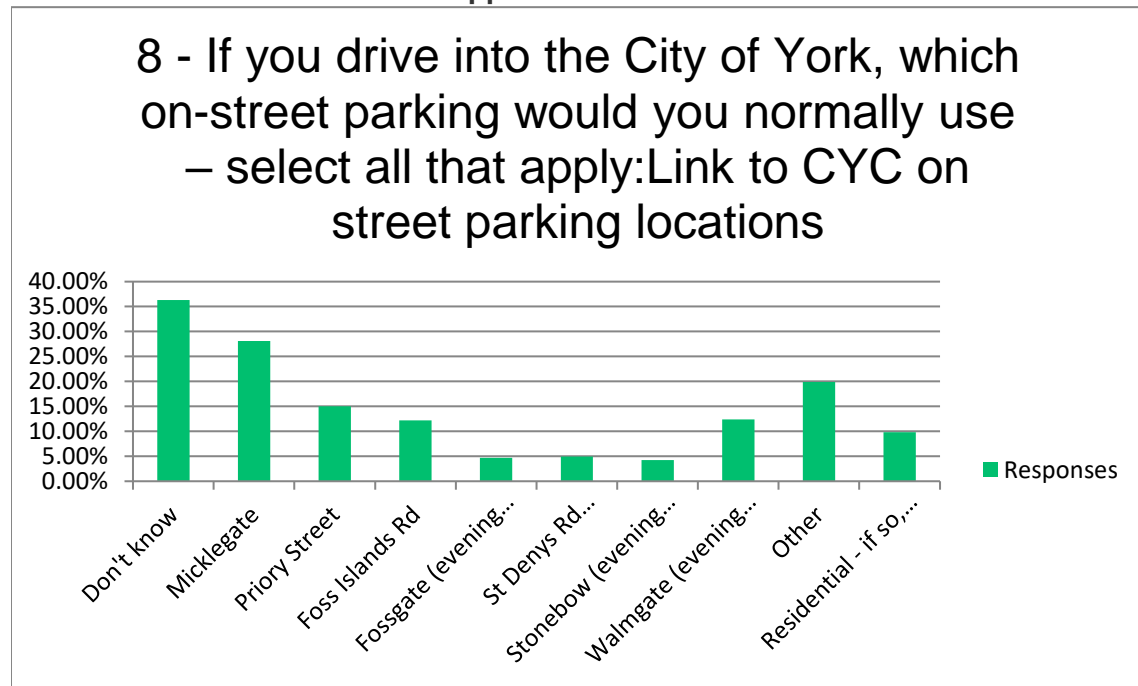

Cashless Parking

8 - If you drive into the City of York, which on-street parking would you normally use – select all that apply:Link to CYC on street parking locations

Answer Choices	Responses	
Don't know	36.30%	155
Micklegate	28.10%	120
Priory Street	14.99%	64
Foss Islands Rd	12.18%	52
Fossgate (evening only)	4.68%	20
St Denys Rd (evening only)	4.92%	21
Stonebow (evening only)	4.22%	18
Walmgate (evening only)	12.41%	53
Other	19.91%	85
Residential - if so, where?	9.84%	42
	Answered	427
	Skipped	366

Respondent ID	Response Date	Residential - if so, where?	Tags
114480737304	Dec 05 2023	0 Never use, if ever, Micklegate	
114480049110	Dec 04 2023	1 Cromwell road	
114479400964	Dec 04 2023	1 Depends where I'm going	
114478811026	Dec 03 2023	1 Off Piccadilly	
114475038973	Nov 29 2023	1 Bishy Road area, Knavesmire	
114473485294	Nov 27 2023	0 free parking where I can or I do not come into york now parking to expensive	
114472058300	Nov 25 2023	1 Wherever available!!	
114470262731	Nov 22 2023	0 Scarcroft Road, Piccadilly	
114469872254	Nov 22 2023	0 n/a	
114469802305	Nov 22 2023	0 St Deny's Road on Blue Badge	
114469507204	Nov 21 2023	0 Grand opera house short stay.	
114469496830	Nov 21 2023	0 Copeland Street.	
114469487888	Nov 21 2023	0 Piccadilly	
114469204005	Nov 21 2023	0 None	
114465595379	Nov 16 2023	0 very occasionally might use other streets	
114464638229	Nov 15 2023	0 R1	